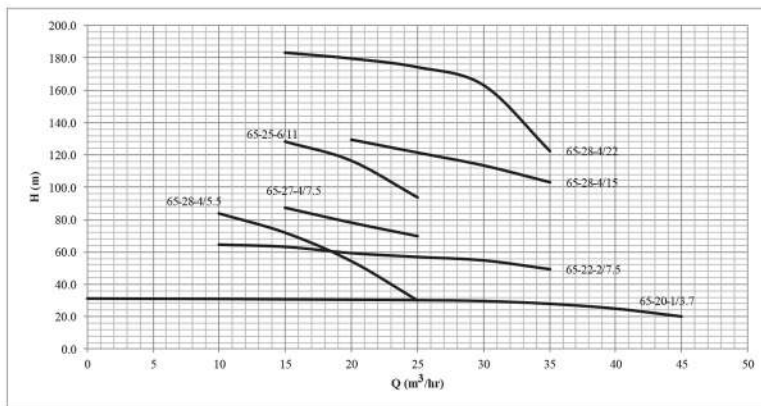

Submersible Multistage Drainage Electropumps in Cast Iron (SMDJ)

الکتروپمپ های کف کش طبقاتی چدنی سه فاز (تولید داخل با برند ABB)
موارد مصرف: مصارف کشاورزی و آبیاری با فشار بالا، آبیاری بارانی، تامین آب از چاه های عمیق و نیمه عمیق، پرورش ماهی و آبیان دریایی، قابل استفاده برای آب دریا

2850
rpm