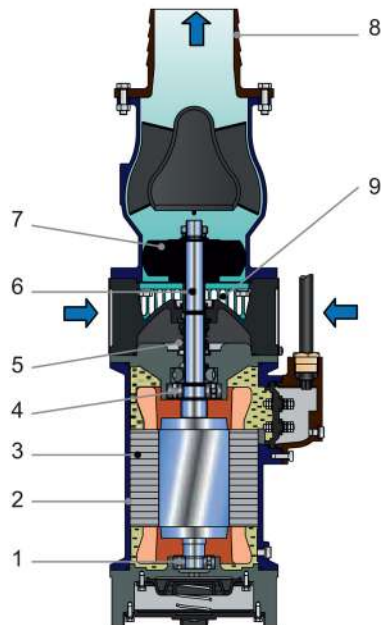

2850 rpm

Nomenclature

Pump schematic & Components

1	Lower Bearing
2	Motor Casing
3	Motor
4	Upper Bearing
5	Mechanical Seal
6	Motor Shaft
7	Impeller
8	Discharge
9	Fitter Screen

Submersible Multistage Drainage Electropumps in Cast Iron (SMDJ)