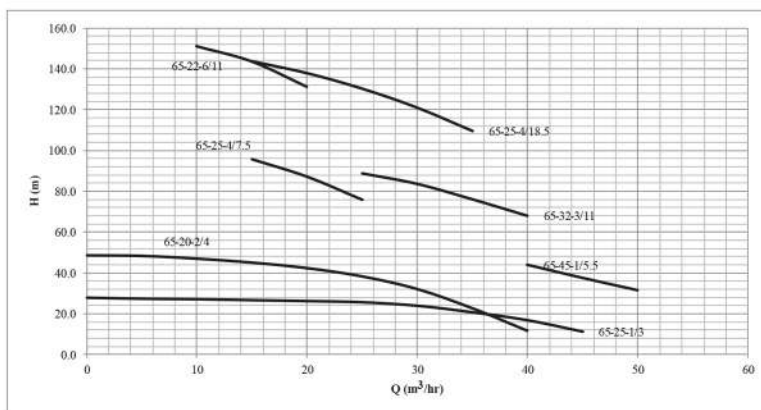

Submersible Multistage Drainage Electropumps in Cast Iron (SMDJ)

الکتروپمپ های کف کش طبقاتی چدنی سه فاز (تولید داخل با برند ABB)
موارد مصرف: مصارف کشاورزی و آبیاری با فشار بالا، آبیاری بارانی، تامین آب از چاه های عمیق و نیمه عمیق، پرورش ماهی و آبیان دریایی، قابل استفاده برای آب دریا

2850
rpm