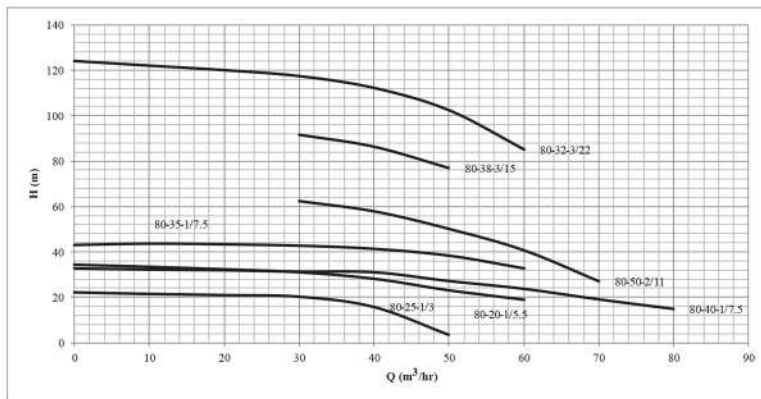

Submersible Multistage Drainage Electropumps in Cast Iron (SMDJ)

الکتروپمپ های کف کش طبقاتی چدنی سه فاز (تولید داخل با برند ABB)
موارد مصرف: مصارف کشاورزی و آبیاری با فشار بالا، آبیاری بارانی، تامین آب از چاه های عمیق و نیمه عمیق، پرورش ماهی و آبیان دریایی، قابل استفاده برای آب دریا

2850
rpm