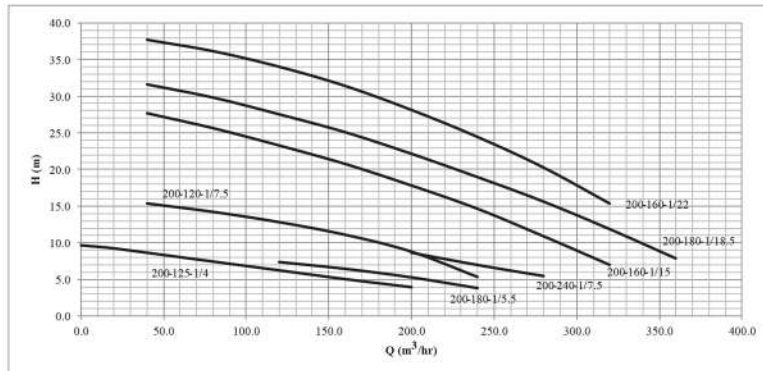

Model	Motor		Q (lit/min)	0	83	125	166	250	333	416	500	583	666	750	833
	HP	kW	Q (m³/hr)	0.0	5.0	7.5	10.0	15.0	20.0	25.0	30.0	35.0	40.0	45.0	50.0
SMDJ 50-20-1/2.2 T	3.0	2.2	H (m)	29.7	28.7	28.0	27.1	25.3	23.3	20.6	17.6	13.5	8.4	-	-
SMDJ 50-20-1/3 T	4.0	3.0		39.1	39.1	38.7	38.3	36.5	33.6	28.5	20.3	14.0	6.9	-	-
SMDJ 50-5-3/3 T	4.0	3.0		60.6	56.9	53.6	50.0	-	-	-	-	-	-	-	-
SMDJ 50-20-2/4 T	5.5	4.0		53.7	53.6	52.9	52.1	49.9	46.6	41.8	35.6	27.5	15.7	-	-
SMDJ 50-5-2/4 T	5.5	4.0		61.9	60.3	58.5	55.1	-	-	-	-	-	-	-	-
SMDJ 50-12-3/5.5 T	7.5	5.5		82.9	-	82.4	81.9	74.0	-	-	-	-	-	-	-
SMDJ 50-12-4/7.5 T	10.0	7.5		82.9	-	82.5	82.1	74.1	-	-	-	-	-	-	-
SMDJ 50-12-6/11 T	15.0	11		113.3	-	112.2	109.8	101.9	-	-	-	-	-	-	-
SMDJ 50-30-8/18.5 T	25.0	18.5		209.7	-	-	203.3	195.8	178.0	143.5	92.7	-	-	-	-