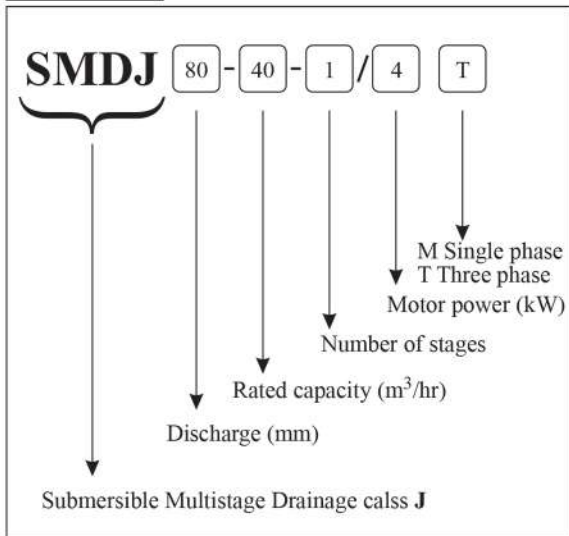

2850 rpm

Nomenclature

Pump schematic & Components

1	Lower Bearing
2	Motor Casing
3	Motor
4	Upper Bearing
5	Mechanical Seal
6	Motor Shaft
7	Impeller
8	Discharge
9	Fitter Screen

Submersible Multistage Drainage Electropumps in Cast Iron (SMDJ)