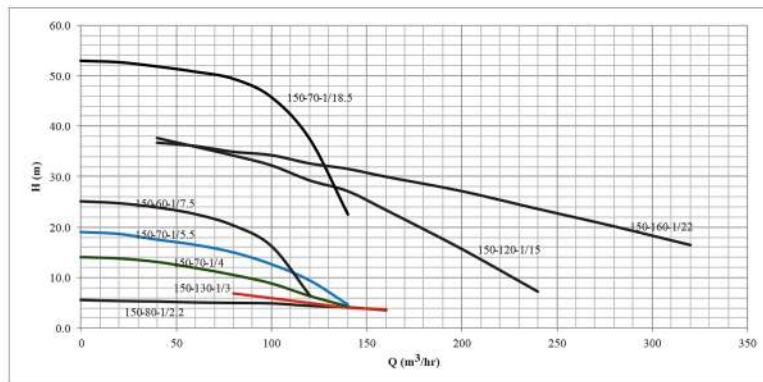

Model	Motor		Q (lit/min)	0	83	125	166	250	333	416	500	583	666	750	833
	HP	kW	Q (m³/hr)	0.0	5.0	7.5	10.0	15.0	20.0	25.0	30.0	35.0	40.0	45.0	50.0
SMDJ 50-20-1/2.2 T	3.0	2.2	H (m)	29.7	28.7	28.0	27.1	25.3	23.3	20.6	17.6	13.5	8.4	-	-
SMDJ 50-20-1/3 T	4.0	3.0		39.1	39.1	38.7	38.3	36.5	33.6	28.5	20.3	14.0	6.9	-	-
SMDJ 50-5-3/3 T	4.0	3.0		60.6	56.9	53.6	50.0	-	-	-	-	-	-	-	-
SMDJ 50-20-2/4 T	5.5	4.0		53.7	53.6	52.9	52.1	49.9	46.6	41.8	35.6	27.5	15.7	-	-
SMDJ 50-5-2/4 T	5.5	4.0		61.9	60.3	58.5	55.1	-	-	-	-	-	-	-	-
SMDJ 50-12-3/5.5 T	7.5	5.5		82.9	-	82.4	81.9	74.0	-	-	-	-	-	-	-
SMDJ 50-12-4/7.5 T	10.0	7.5		82.9	-	82.5	82.1	74.1	-	-	-	-	-	-	-
SMDJ 50-12-6/11 T	15.0	11		113.3	-	112.2	109.8	101.9	-	-	-	-	-	-	-
SMDJ 50-30-8/18.5 T	25.0	18.5		209.7	-	-	203.3	195.8	178.0	143.5	92.7	-	-	-	-